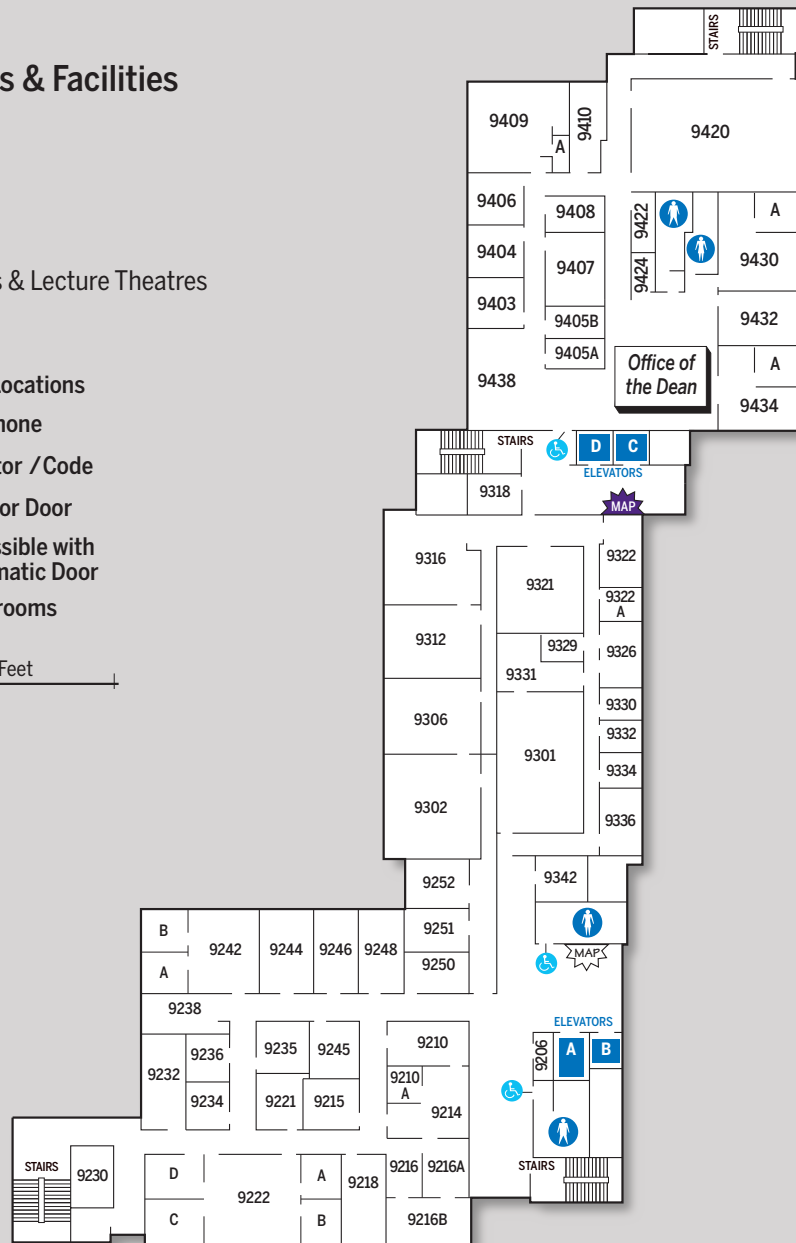

LEVEL NINE

Departments & Facilities

9th Floor

Dean's Office

Psychology

 Classrooms & Lecture Theatres

 Map Locations

 Telephone

 Elevator / Code

 Exterior Door

 Accessible with Automatic Door

 Washrooms

50 Feet

Produced by: Cartographic Section, Geography Department, Social Science Centre, 2017